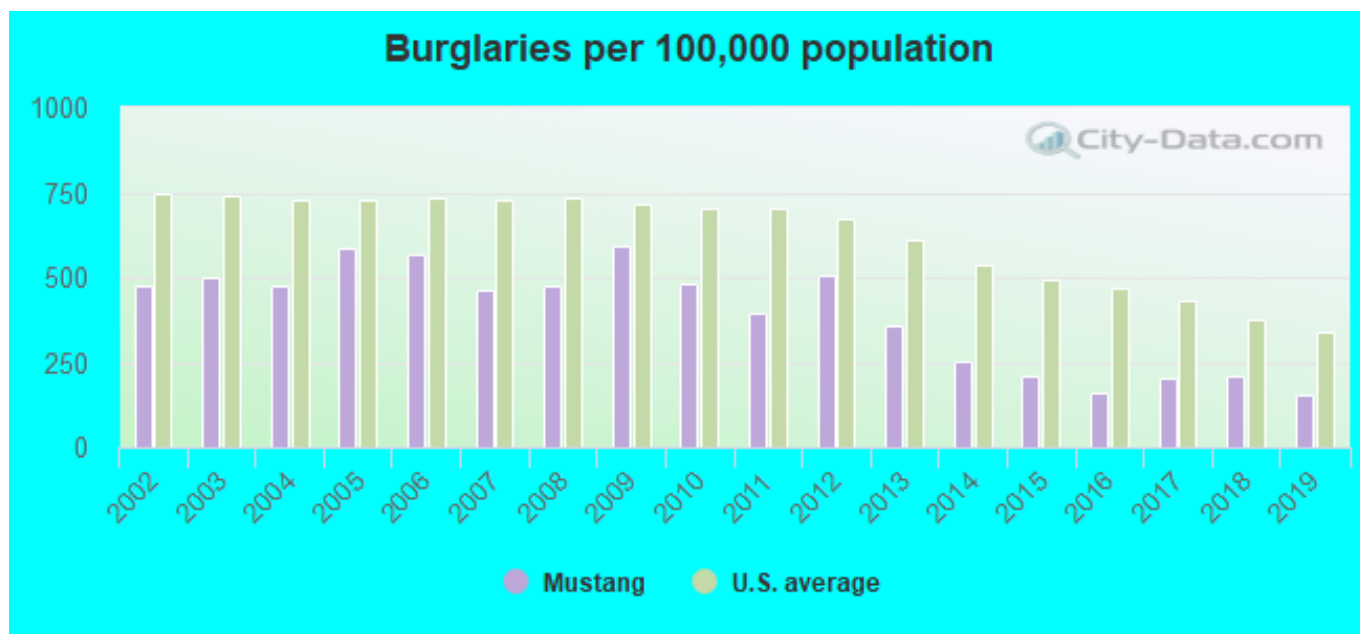

She was re-elected in 2011, but was challenged Liberia economy to rebuild, especially after the 2014 -15 Ebola epidemic, and unite a nation that is still recovering from 14 years of struggle.. You may stop using the Services at any time but your continued use or subscription to a Service after the entry into force of any changes to the Terms or Conditions means you agree to the terms that have changed.. You warrant that you: (1) is not a prohibited party identified on any exclusion export listings of Government (see for example); (2) Do not perform or use the Services to transfer software, technology or other technical data to Prohibited Parties or Countries; and (3) use the services of military, nuclear, rocket, chemical or biological weapons of different purposes or perform other activities related to the services that violate export and import laws USPostmenopausal patients are the specific age range that is being performed tests CA 125 is particularly useful as many of the benign states that are lacking that can make an interpretation.. The Wollen presidential election in Florida is the disappointment that hopes members of both parties firmly, it will be: a pure choice with an undisputed winner. [Onetastic For Mac](#)

[Vocal Plugins For Mac](#)