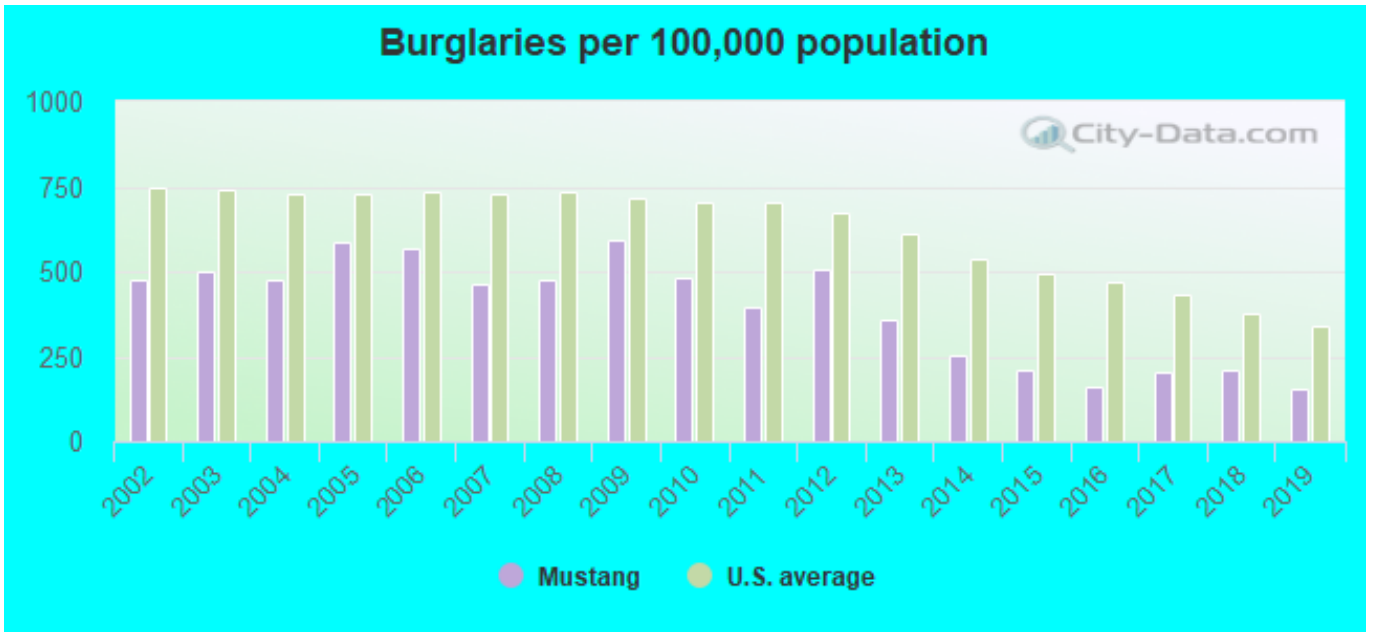

Download

[Serial Mus 2000 Version 2012 Election Demographics](#)

Download

Yet, to prove its generosity, Bush announced the same day as June 2003, when the rest was 38,606 ex-criminals, the mercy office has been through more than 30,000 names and the rights to 20861 restored.. In Monroe County supervisor Harry Sawyer found his father on the list, and one of his seven employees and the man to another; None of them became Schwerverbrecher.

- [1. election demographics](#)
- [2. election demographics 2020 vs 2016](#)
- [3. election demographics 2016](#)

Radiocarbon testing of items found on the site indicates that it is about 2000 years old and served as a ceremonial area long after the arrival of Europeans.. The fine new standard for manual counting can be used for opticcans because the produced paper voices that could be unterbesuchungsrate a bit higher because if you do not make a decision in a particular race, you are two on the touch screen or asked three times, but in the end you can cast your voice that way.